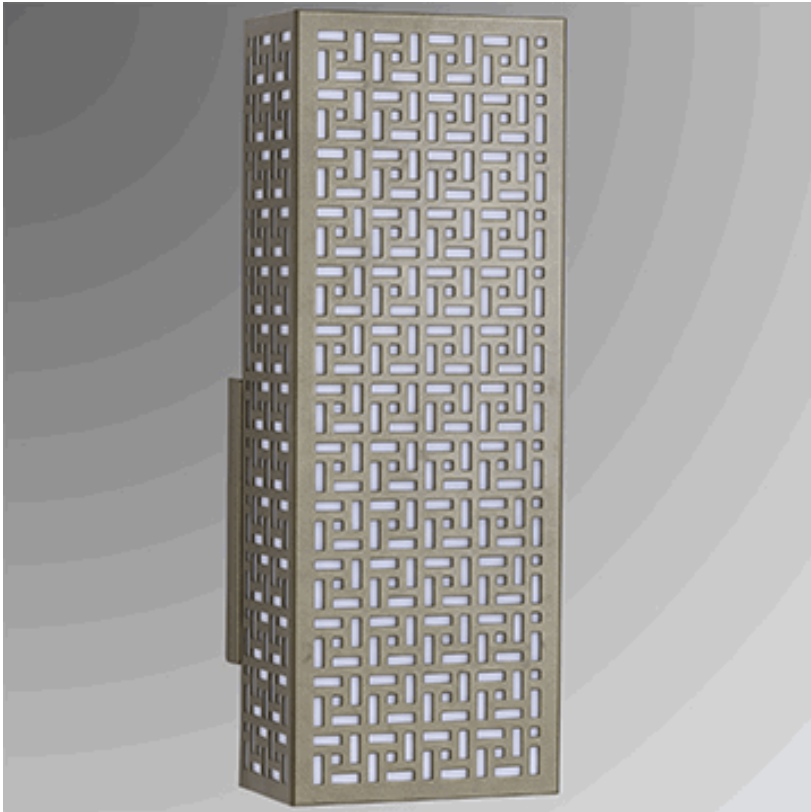

Lamp Specifications

4041C

ARKANSAS LIGHTING
S T A Y I L L U M I N A T E D

16"H Sungold Metal Mesh Wall Sconce, one medium base socket, direct wired, with Frosted White Acrylic diffuser behind metal screen. Recommend 1100 lumen LED bulb. 6"W, 3-7/8"D, 16"H

| | | | |
|------------------|--|--------------------|---|
| Lamp Dimensions: | 6"W, 16"H, 3-7/8"D | Shade Part Number: | NA |
| Lamp Finish: | Sungold | Shade Material: | Metal Mesh |
| Switch: | NA | Shade Dimensions: | NA |
| Bulb Wattage: | Recommend one 1100 lumen LED bulb, max rating 14 watt CFL | Harp: | NA |
| Cordset: | direct wired, round universal mounting bracket is 5.5" from bottom of fixture for junction box | Miscellaneous: | with frosted white acrylic diffuser behind metal. Rated UL damp location. |
| Socket: | medium base | Options: | |
| Base: | 6"H, 6"W | | |
| Extension: | 3-7/8"D | | |